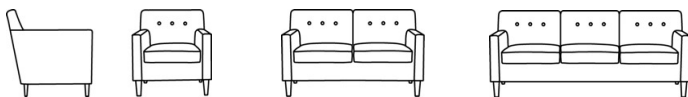

DUNBAR

5124 LORELEI

Designer:
Edward J Wormley

5124

5124-2

5124-3

model#	description	dimensions					yardage	
		w	d	h	ah	sh	fabric	leather
5124	Lounge Chair	28.5	32.5	29	23.5	16	5.5	110
5124-2	Settee	60	32.5	29	23.5	16	10	200
5124-3	Sofa	80	32.5	29	23.5	16	13.5	270