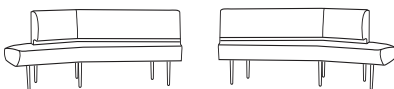

DUNBAR

4757 GABRIELLE WINGED

4756 Left Wing

4757 Right Wing

Designer:
Edward J Wormley

model#	description	dimensions					yardage	
		w	d	h	ah	sh	fabric	leather
4756	Winged Sofa - Left Facing	90	31	30	-	16.5	9	180
4757	Winged Sofa - Right Facing	90	31	30	-	16.5	9	180