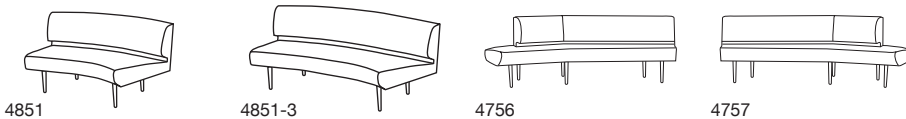

GABRIELLE

DUNBAR

4851-3 GABRIELLE

DESIGNER:

EDWARD J WORMLEY

4851

4851-3

4756

4757

model#	description	dimensions					yardage	
		w	d	h	arm	seat	fabric	leather
4851	Arc Settee	77	31	30	-	16.5	10	210
4851-3	Arc Sofa	109	31	30	-	16.5	12	250
4756	Winged Sofa - Left Facing	90	31	30	-	16.5	9	190
4757	Winged Sofa - Right Facing	90	31	30	-	16.5	9	190

Upholstery:

- Contrasting welt optional - no upcharge

Options:

- Metal legs standard (9")
- Brass legs available at an additional cost
- Finish options please specify: matte brass, antiqued brass or brushed aluminum